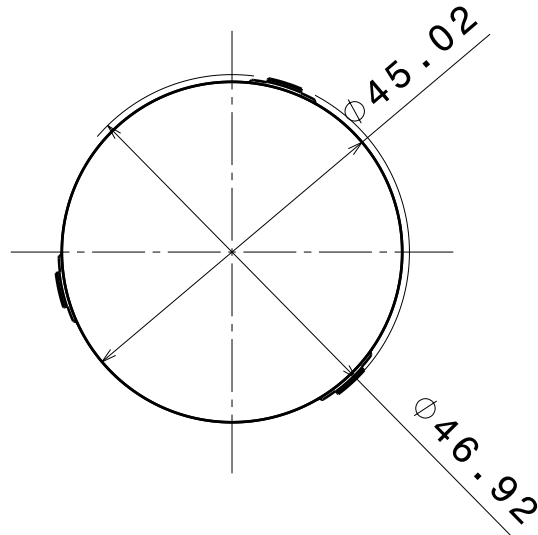

D

C

B

A

12.9

Front view

3.55

Isometric view

Scale: 1:1

Top view

INDEX	PART NO	DESCRIPTION	MATERIAL	COLOUR
1	F13671	ANGE-RZ-LENS	PC	clear

Tolerances if not otherwise shown
According to DIN ISO 2768-1
Linear measures:
Up to 30mm class M, otherwise class C.
According to DIN ISO 2768-2
Form and position: class L

SIZE PART NUMBER

A4

F13671

SCALE	1:1	WEIGHT	3,7 g	SHEET	1/1
-------	-----	--------	-------	-------	-----

D

A