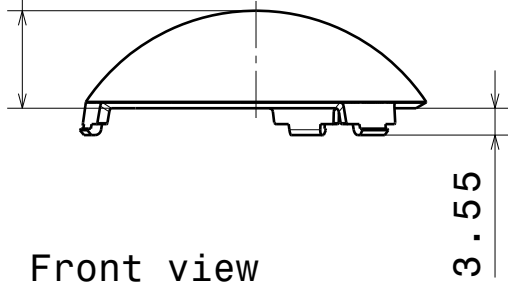

D

C

B

A

12.9

Front view

3.55

Isometric view

Scale: 1:1

Top view

INDEX	PART NO	DESCRIPTION	MATERIAL	COLOUR
1	F13671	ANGE-RZ-LENS	PC	clear

Tolerances if not otherwise shown
According to DIN ISO 2768-1
Linear measures:
Up to 30mm class M, otherwise class C.
According to DIN ISO 2768-2
Form and position: class L

SIZE PART NUMBER

A4

F13671

SCALE	1:1	WEIGHT	3,7 g	SHEET	1/1
-------	-----	--------	-------	-------	-----

D

A